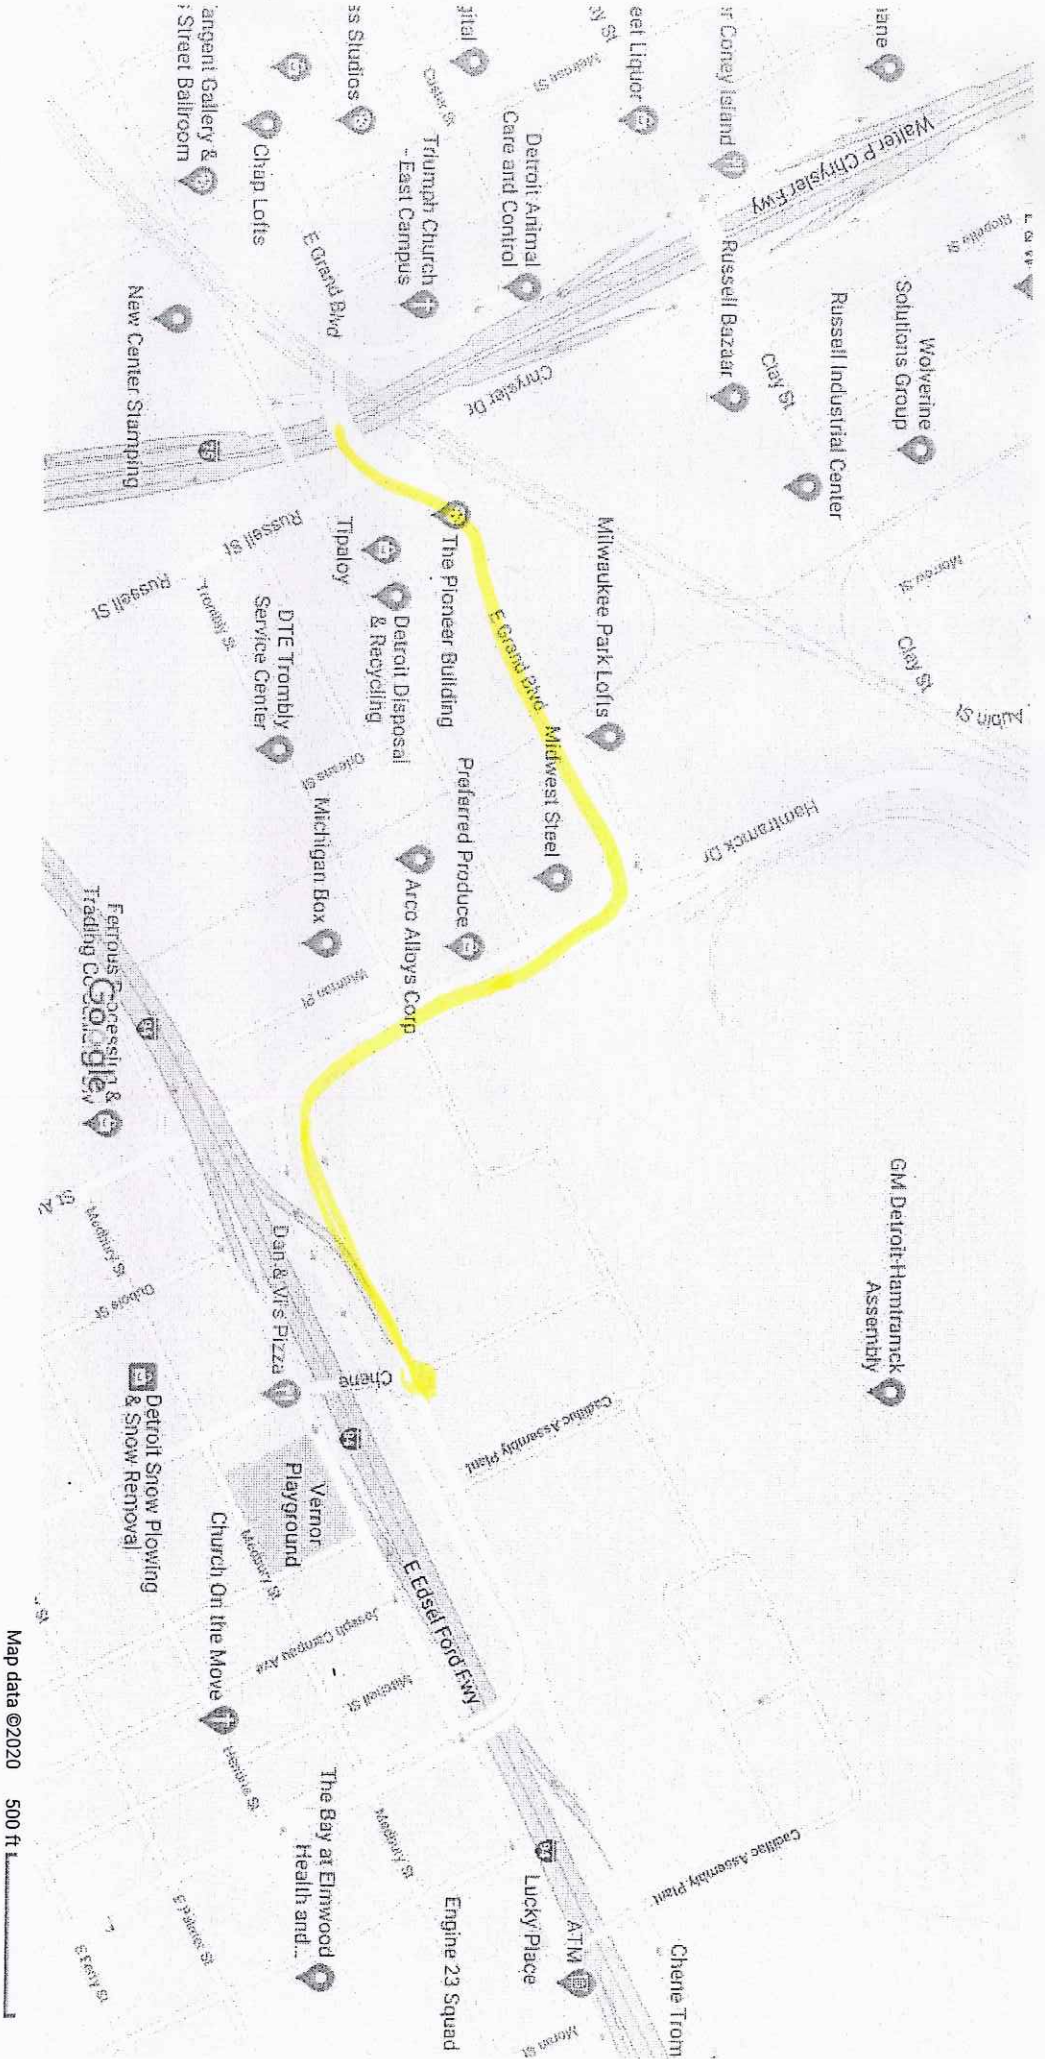

Google Maps

Beth Olem

2500 E. Grand Blvd. 48211

2500 E. Grand Blvd.
Detroit 48211

To get to Beth Olem, take the Lodge Freeway south. Exit at Grand Boulevard and turn left (east). Continue east until the road ends at the GM plant. Bear right on the service drive, turn left at the first entrance to the plant. Check in at the guardhouse, then go to the far left and follow signs to the cemetery. Vehicles will be directed to parking areas. For information, ~~call Pam Gordon at (248) 738-6666, or check the~~ genealogy society's Web site, www.jgsmi.org.

Must go to E. Grand Blvd entrance only

Directions to Beth Olam Cemetery at 2500 E Grand Boulevard, Detroit:

Take Lodge Freeway south. Exit at Grand Boulevard and turn left (east). Continue east until the road ends at the GM plant. Bear right on the service drive, turn left at the first entrance to the plant. Check in at the guardhouse, then go to the far left and follow signs to the cemetery. Vehicles will be directed to parking areas.
